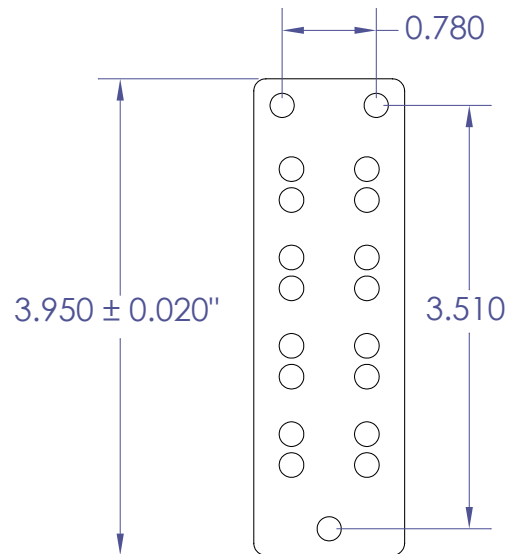

Pickup Cover Dimensions

4SD-D1

Bridge

Neck