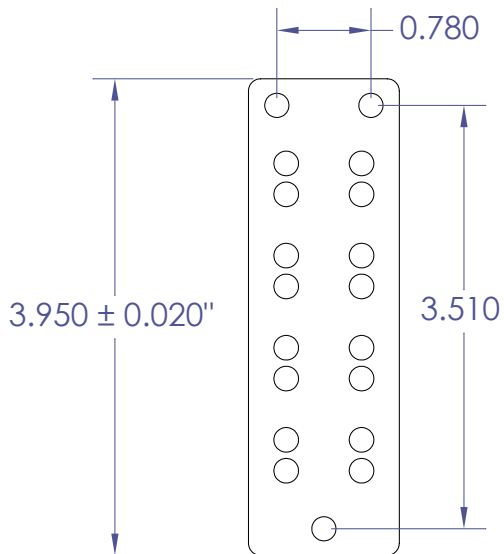

Pickup Cover Dimensions

4SD-D1

Bridge

Neck