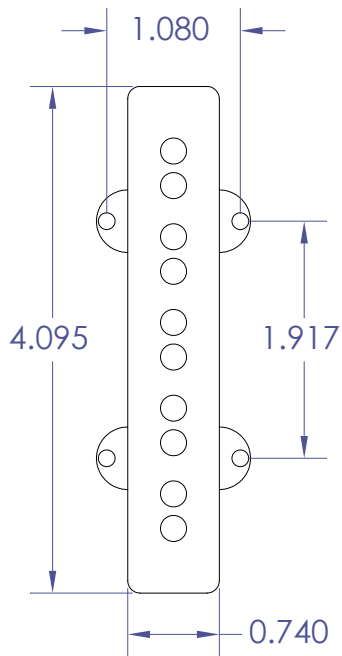

## Pickup Cover Dimensions

### AG 5J-60, 5J-70, 5J-HC

Bridge

Neck