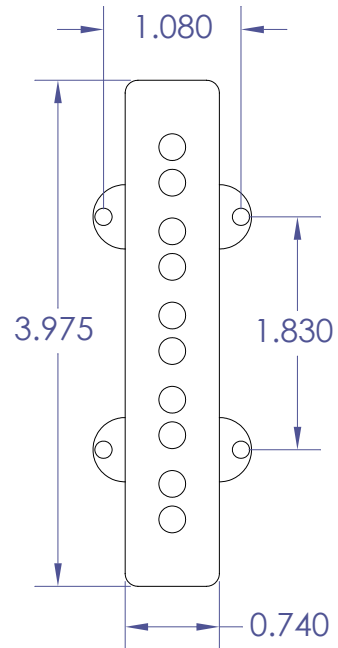

## Pickup Cover Dimensions

### AG 5J-60, 5J-70, 5J-HC

Bridge

Neck